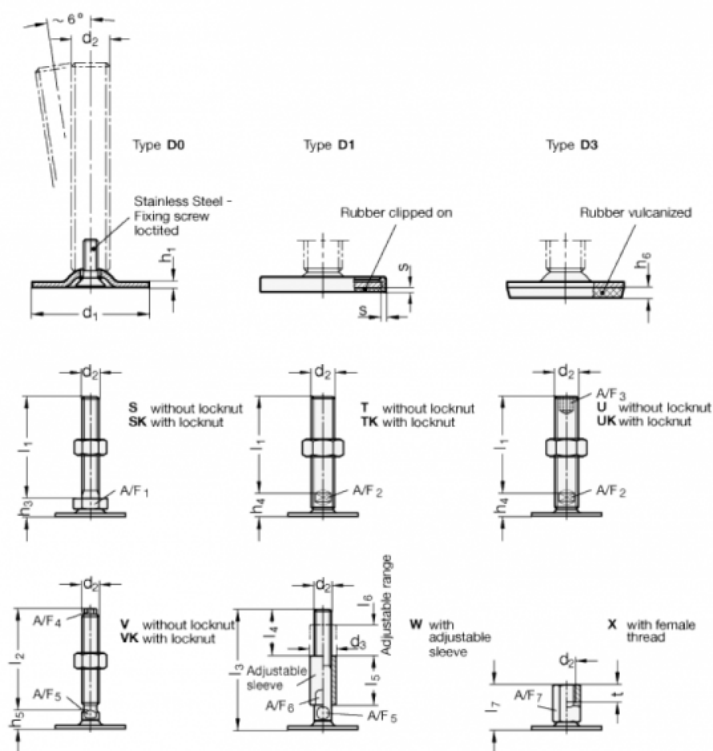

Article number: 204150M16125D1TK
 Description: E+G levelling foot
 GN 41-50-M16-125-D1-TK
 Note: TK With nut, Wrench flat at the bottom

Measures

- A/F2 = 12
- d1 = 50
- d2 = M16
- h1 = 2.5
- h4 = 17
- h6 =
- l1 = 125
- s = 2